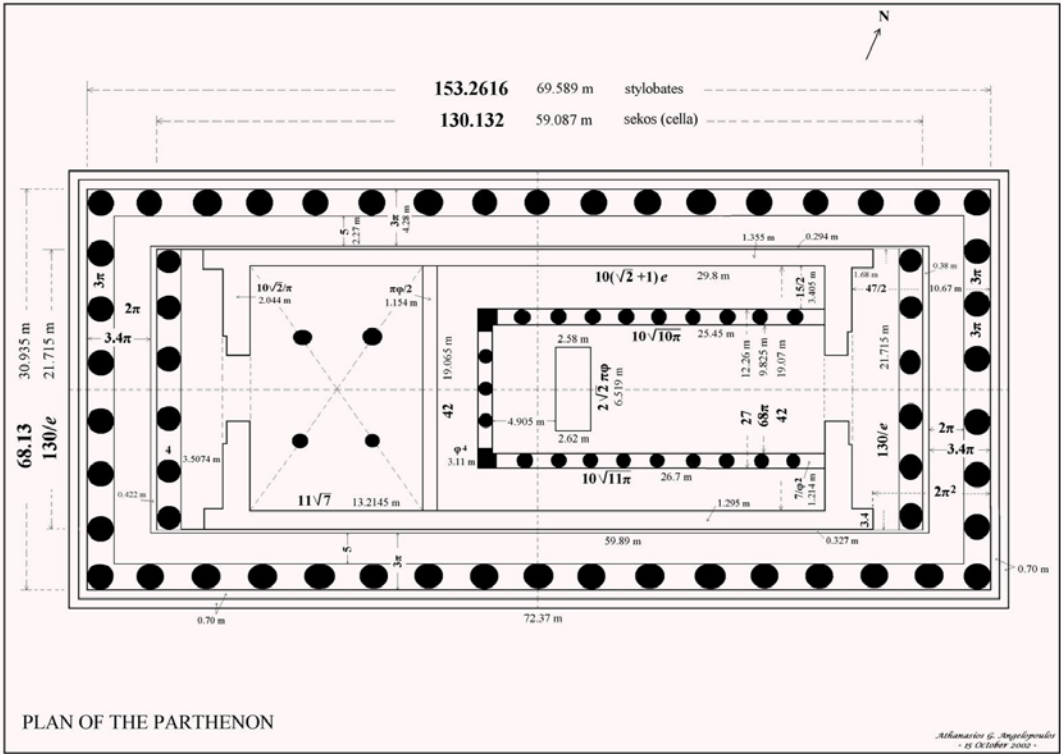

BUILDING SET #1

PARTHENON (1920-1931)

NASHVILLE, TENNESSEE